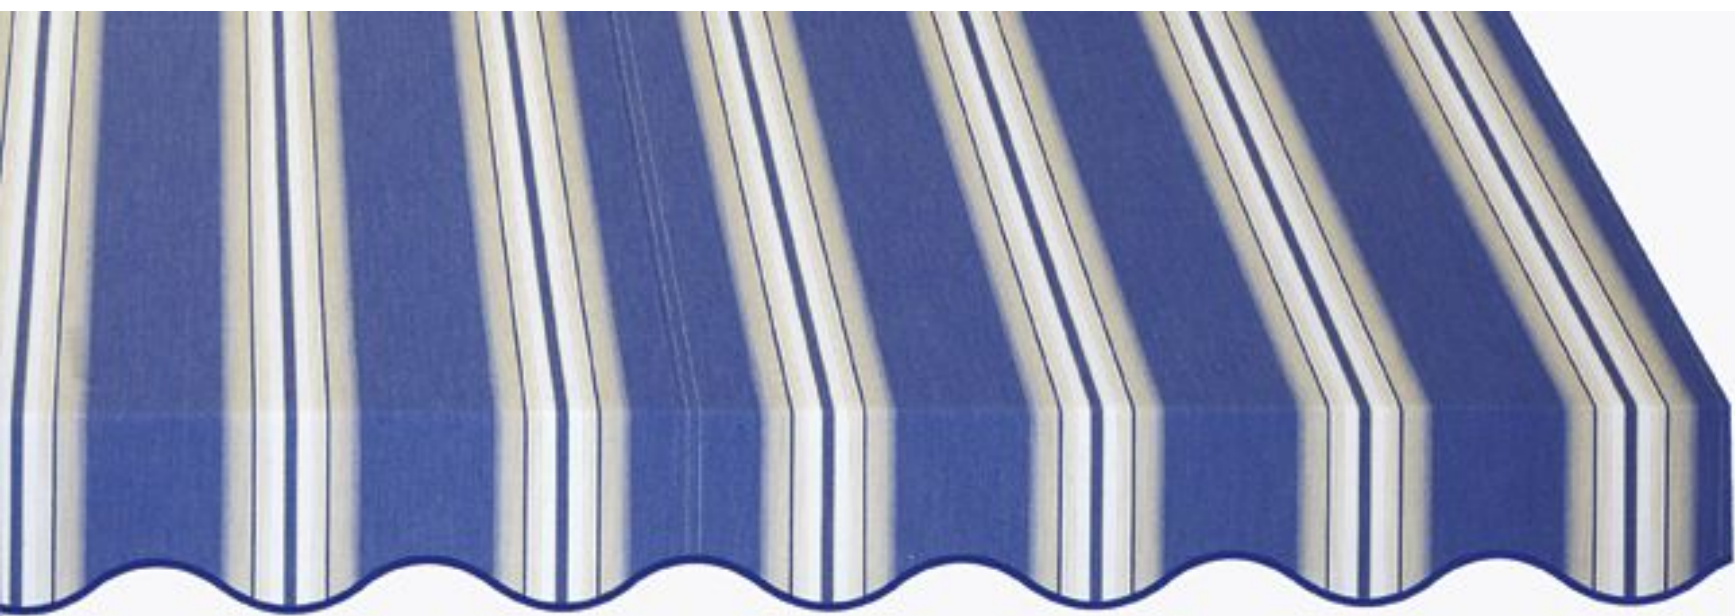

GUARANTEE
5
YEARS

SUNACRYL : 100% solution dyed acrylic fabric - 100% acrylic knit masse - 100% spunacryl

Dessin protégé

Venezia 7130 - Rapport 30 cm / Repeat 12"